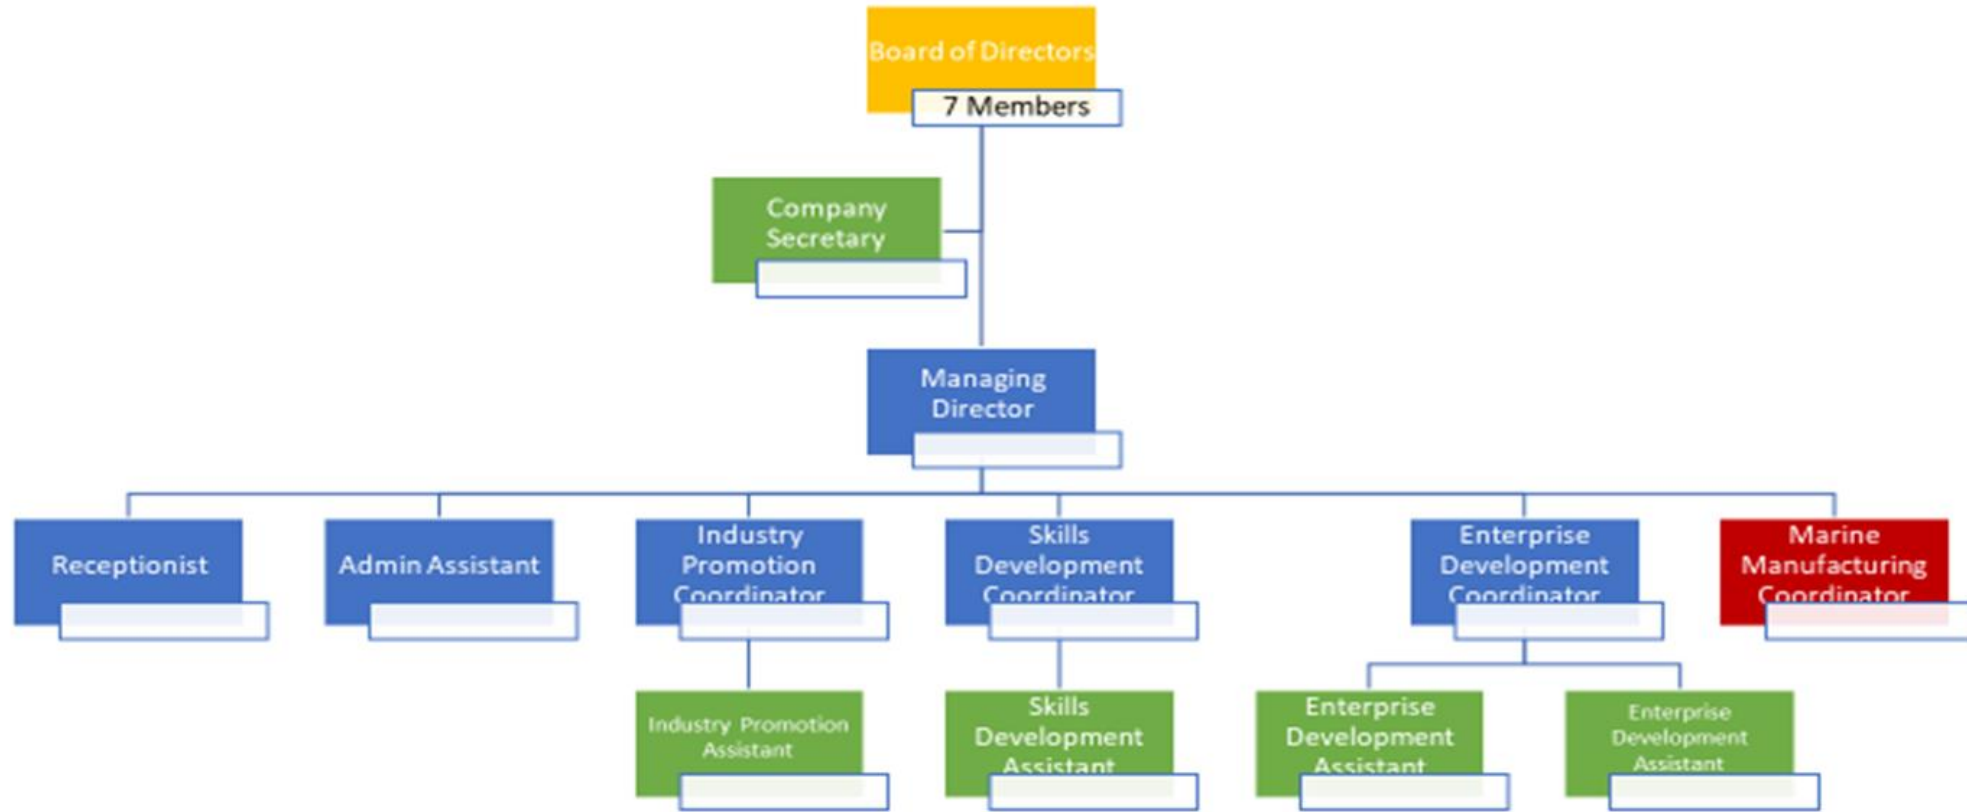

Pitching Session

Yamkela Nhleko

ESD Coordinator

eThekwini Maritime Cluster

- EMC is a non-profit organisation established in 2009 with the mandate to support and promote the maritime industry at local; provincial; and national platforms.
- The cluster's mandate is to bridge the gap between industrial policy and businesses.

Organization has five units:

1. Enterprise Development
2. Industry Promotions
3. Marine Manufacturing and Boatbuilding
4. Training and Skills Division
5. Aquaculture and Fisheries

What EMC is Looking for:

- Collaborative partnerships:
 - SMME support initiatives
 - incubation programme
- Funding

“It takes a village to raise a child”. If the Maritime industry is the child, eThekweni Maritime Cluster is the village, made up of formidable men and women who bring together their strength, wisdom and guidance to nurture this growing child.