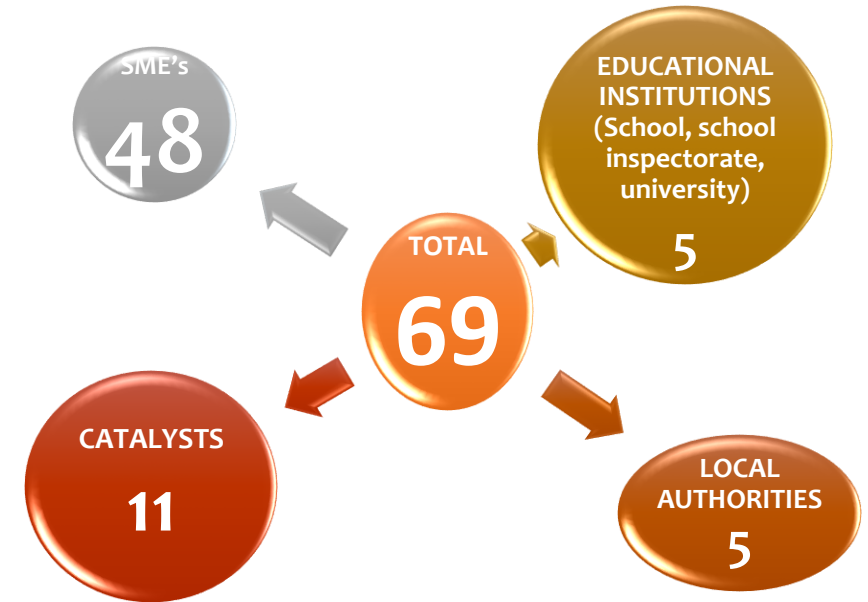

Pitching Session

Rezső KÁDÁR

Cluster manager

About PRO WOOD

- established in 2010,
located in Sfântu
Gheorghe, Romania

- specialized in forestry,
wood management and
furniture production

- particular focus on
INNOVATION

- Nr. of Enterprises 48
- Nr. of universities, RDI organizations: 2
- Nr. of employees: 6263
- Turnover (EUR): 456 mil.
- Export (EUR): 223 mil.
- Foreign markets:
Hungary, Austria,
Germany, Netherlands,
France, Asia, etc.